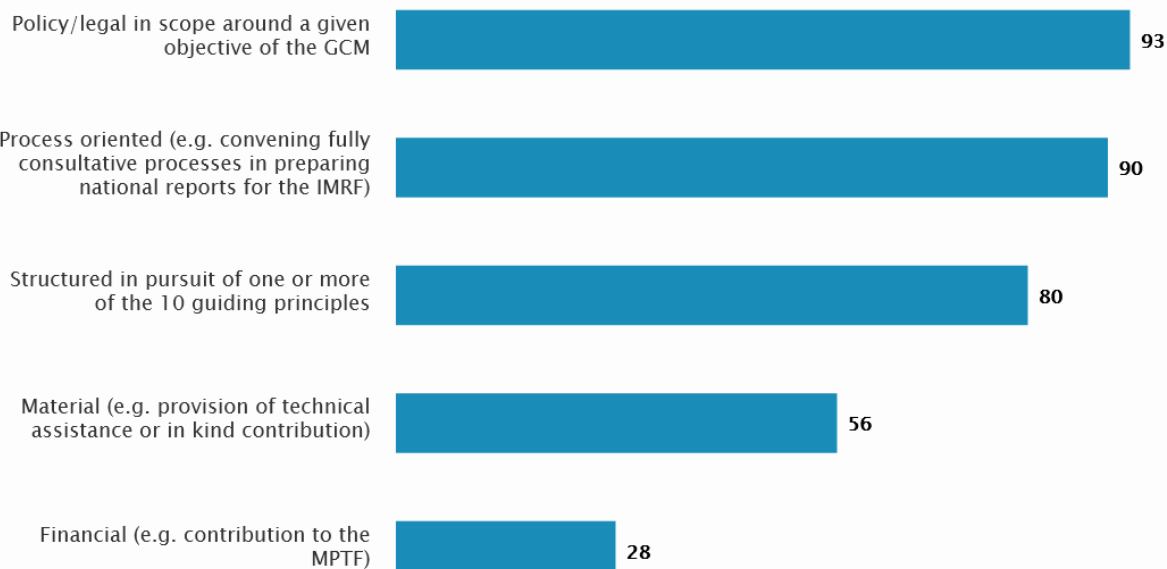

The Pledging Initiative

223 Pledges submitted

Nature of Pledge

Pledging Entity

GCM Guiding Principles

31 States have submitted at least a pledge

- 1 Albania
- 2 Argentina
- 3 Azerbaijan
- 4 Bangladesh
- 5 Cambodia
- 6 Canada
- 7 Chad
- 8 Colombia
- 9 Denmark
- 10 Ecuador
- 11 El Salvador
- 12 Eswatini
- 13 Gambia
- 14 Germany
- 15 Korea
- 16 Honduras
- 17 Iraq
- 18 Luxemburg
- 19 Mexico
- 20 Moldova
- 21 Niger
- 22 Panama
- 23 Peru
- 24 Philippines
- 25 Portugal
- 26 Sierra Leone
- 27 South Africa
- 28 Turkey
- 29 Thailand
- 30 Uganda
- 31 UK