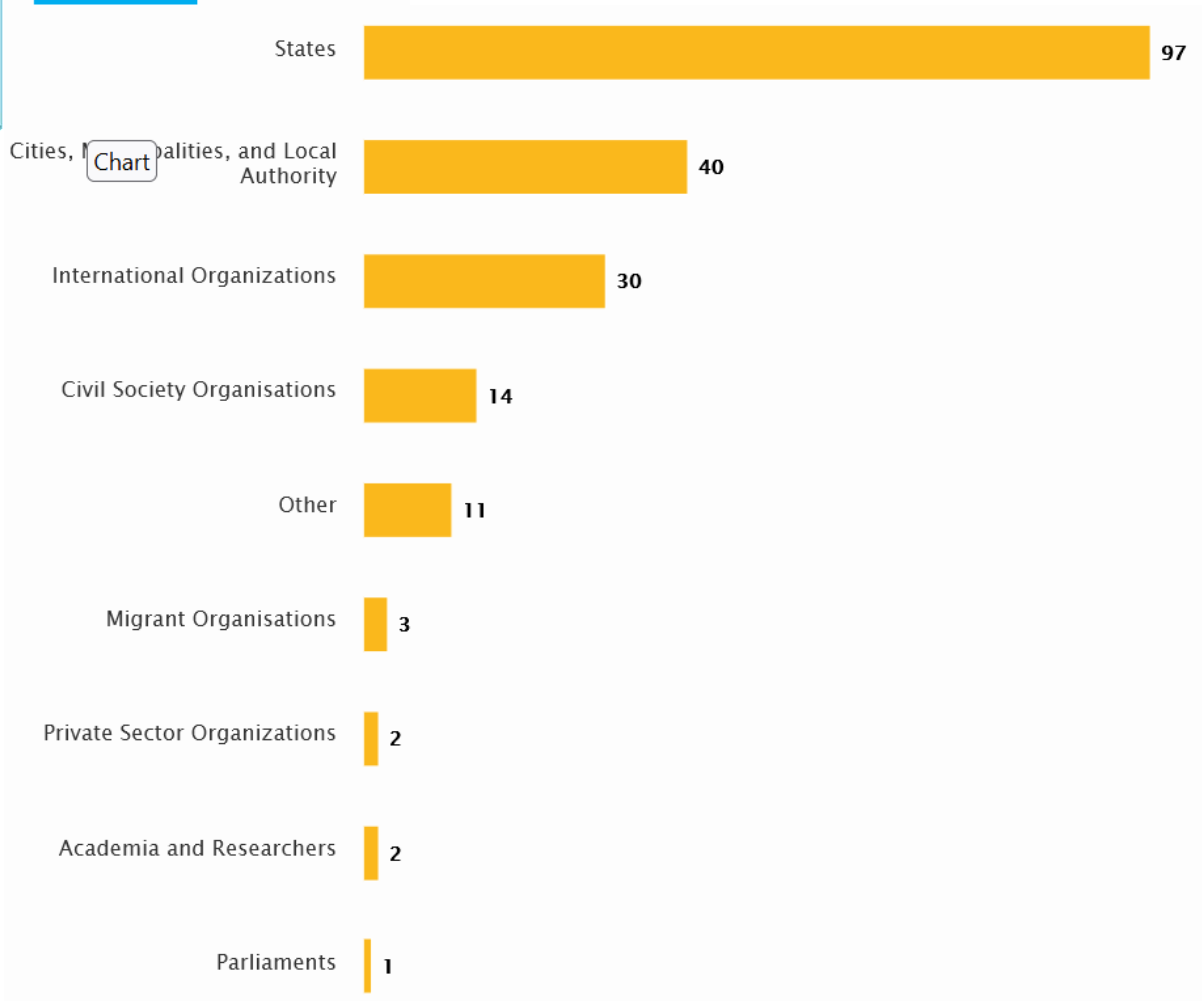

The Pledging Initiative

223 Pledges submitted

Nature of Pledge

Pledging Entity

GCM Guiding Principles

31 States have submitted at least a pledge

- 1 Albania
- 2 Argentina
- 3 Azerbaijan
- 4 Bangladesh
- 5 Cambodia
- 6 Canada
- 7 Chad
- 8 Colombia
- 9 Denmark
- 10 Ecuador
- 11 El Salvador
- 12 Eswatini
- 13 Gambia
- 14 Germany
- 15 Korea
- 16 Honduras
- 17 Iraq
- 18 Luxemburg
- 19 Mexico
- 20 Moldova
- 21 Niger
- 22 Panama
- 23 Peru
- 24 Philippines
- 25 Portugal
- 26 Sierra Leone
- 27 South Africa
- 28 Turkey
- 29 Thailand
- 30 Uganda
- 31 UK

More information at: <https://migrationnetwork.un.org/pledges>